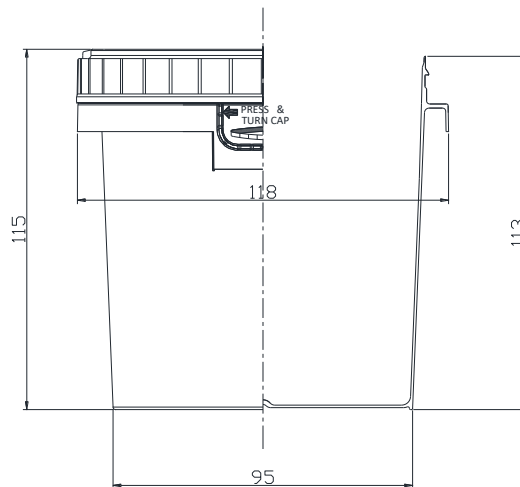

Volume to the edge: 0.85 litres

Weight of the tub: 42 g. approx.

Weight of the lid: 24 g. approx.

Total Weight: 66 g. approx.

Design surface photographic finish 65 x 310 mm (height x perimeter)

### MEASUREMENTS:

Measurements in millimetres

### GROUPING OF TRANSPORT:

Tubs: 5.184 tubs per pallet  
144 tubs per box, this serves as a packaging of transportation

Box dimension: 370 x 370 x 665

Pallet dimensions: 1095 x 1460 x 2135 (see drawing)

Lids: 288 per box, this serves as a packaging of transportation

Box dimension: 355 x 355 x 640